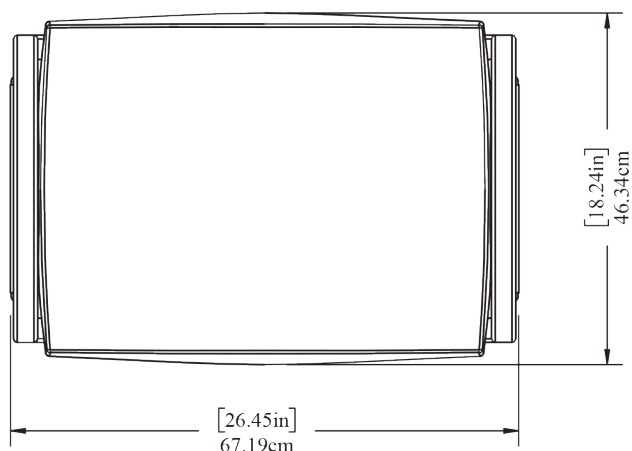

ALICE OTTOMAN

CONSTRUCTION SOLID WOOD FRAME IN
JEQUITIBÁ AND LOURO FREIJÓ

SEAT DOWN/FEATHER INSERT WITH CANVAS SLING

UPHOLSTERY FABRIC OR LEATHER COVERS

DESIGNER ARISTEU PIRES

ARISTEU PIRES