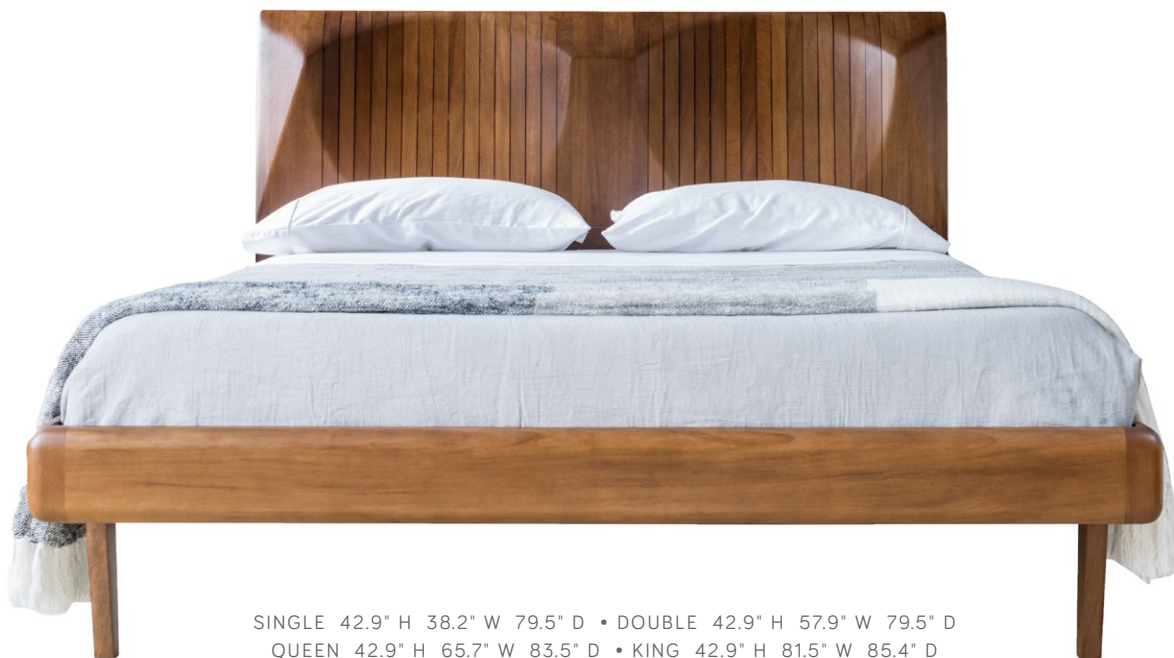

sossego MODERN
BRAZILIAN
DESIGN

800.242.6903

www.sossegodesign.com

TULIPA

BED

CONSTRUCTION SOLID WOOD AVAILABLE
IN JEQUITIBÁ AND LOURO FREIJÓ

DESIGNER ARISTEU PIRES

Aristeu Pires

SINGLE 42.9" H 38.2" W 79.5" D • DOUBLE 42.9" H 57.9" W 79.5" D
QUEEN 42.9" H 65.7" W 83.5" D • KING 42.9" H 81.5" W 85.4" D